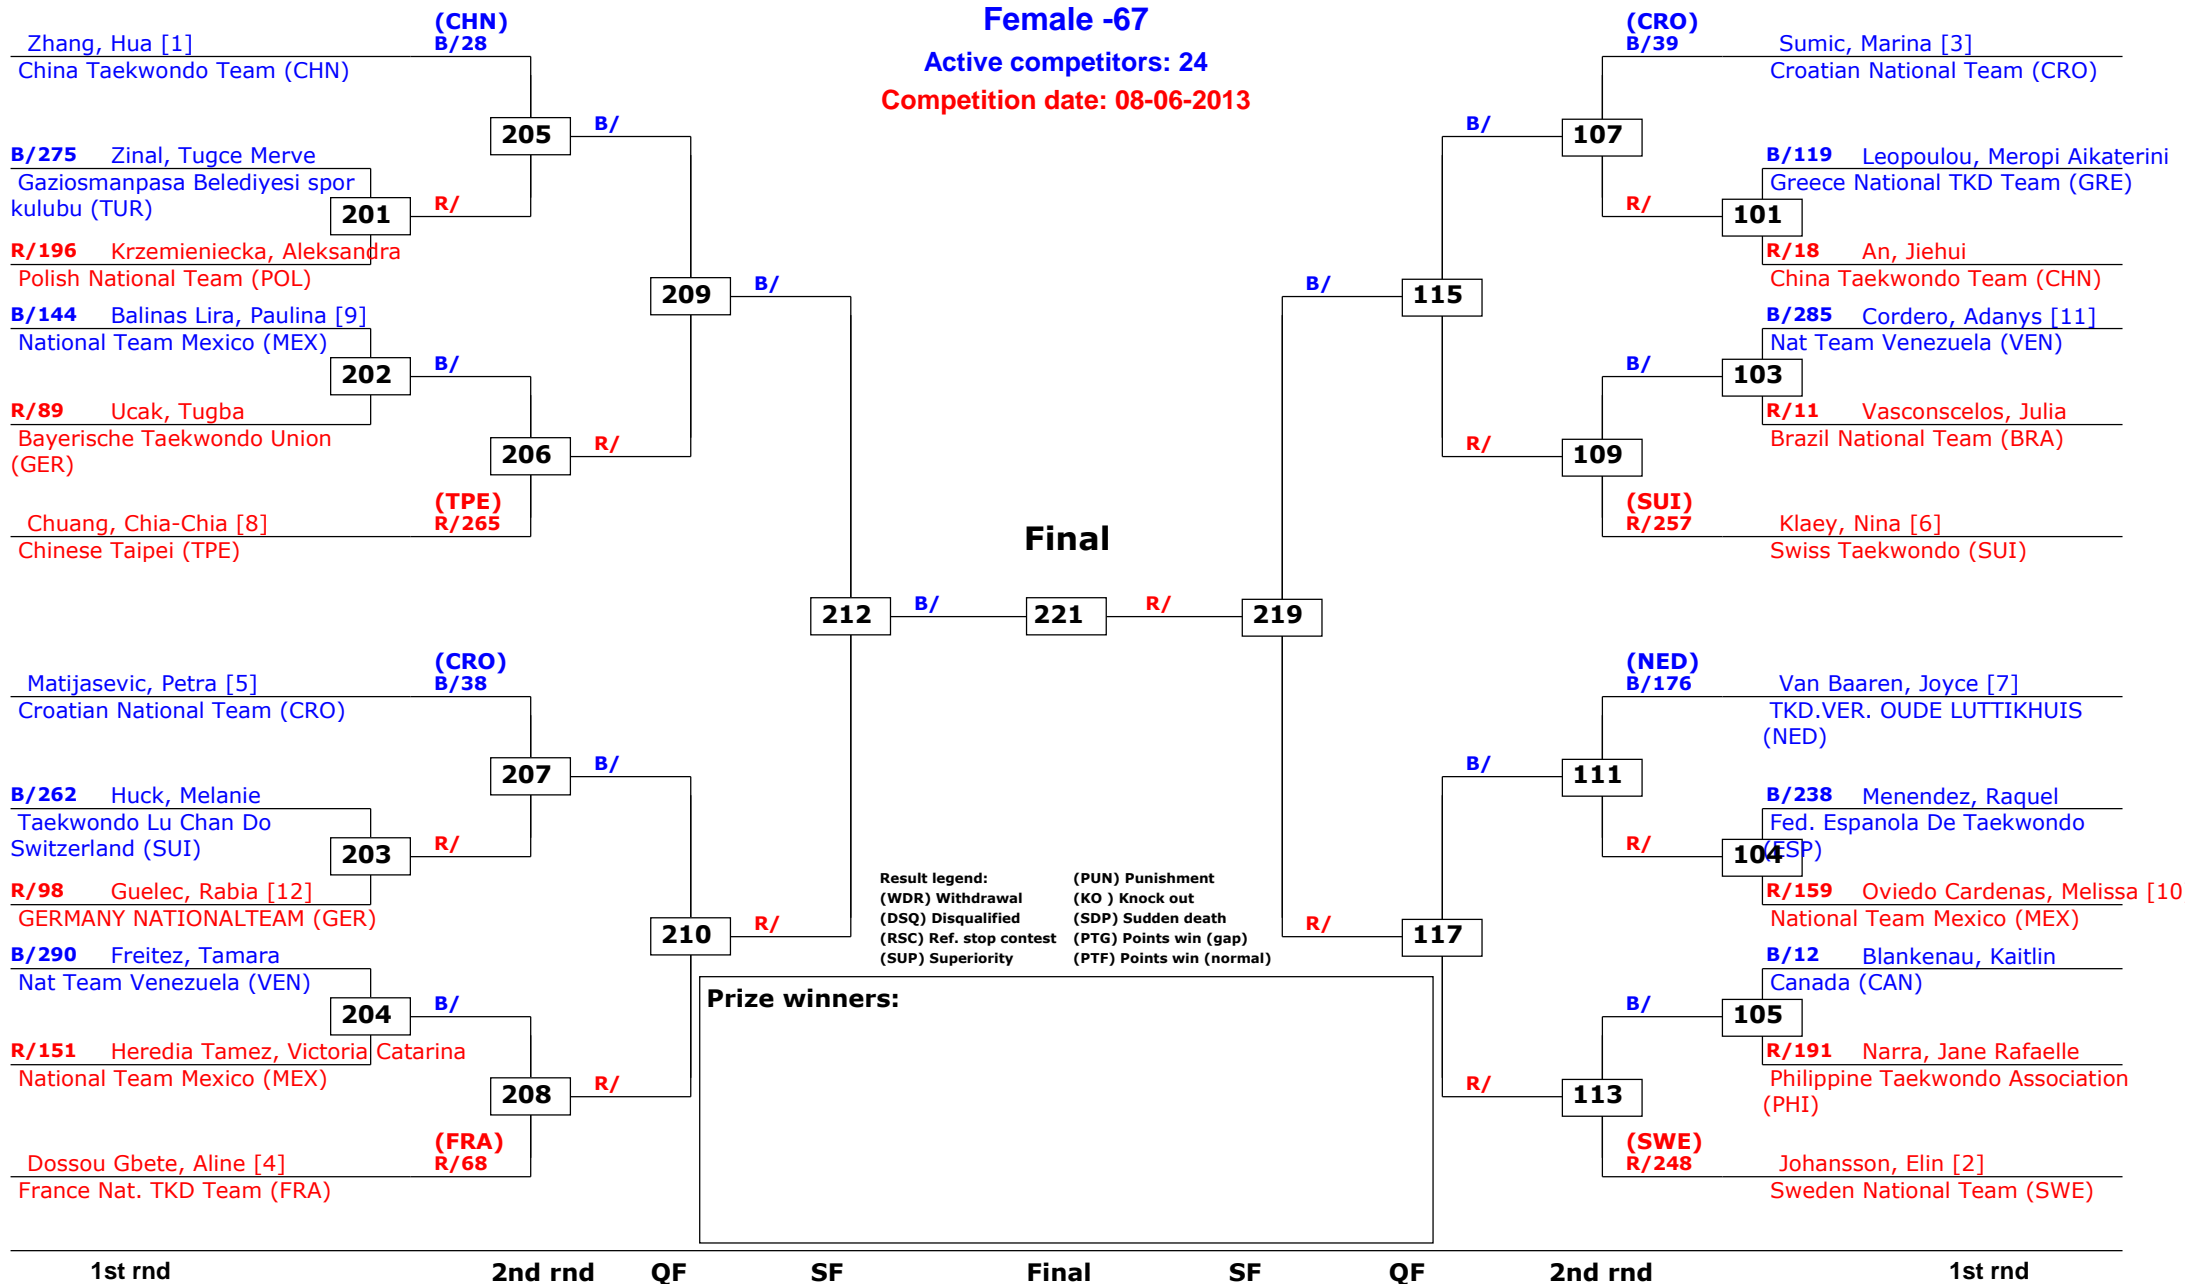

## Male +80

Active competitors: 25

Competition date: 08-06-2013

# 2nd Swiss Open 2013

Lausanne, Switzerland

Tournament date: 08-06-2013 upto 09-06-2013

## Female -67

Active competitors: 24

Competition date: 08-06-2013

## Female +67

Active competitors: 19

Competition date: 08-06-2013