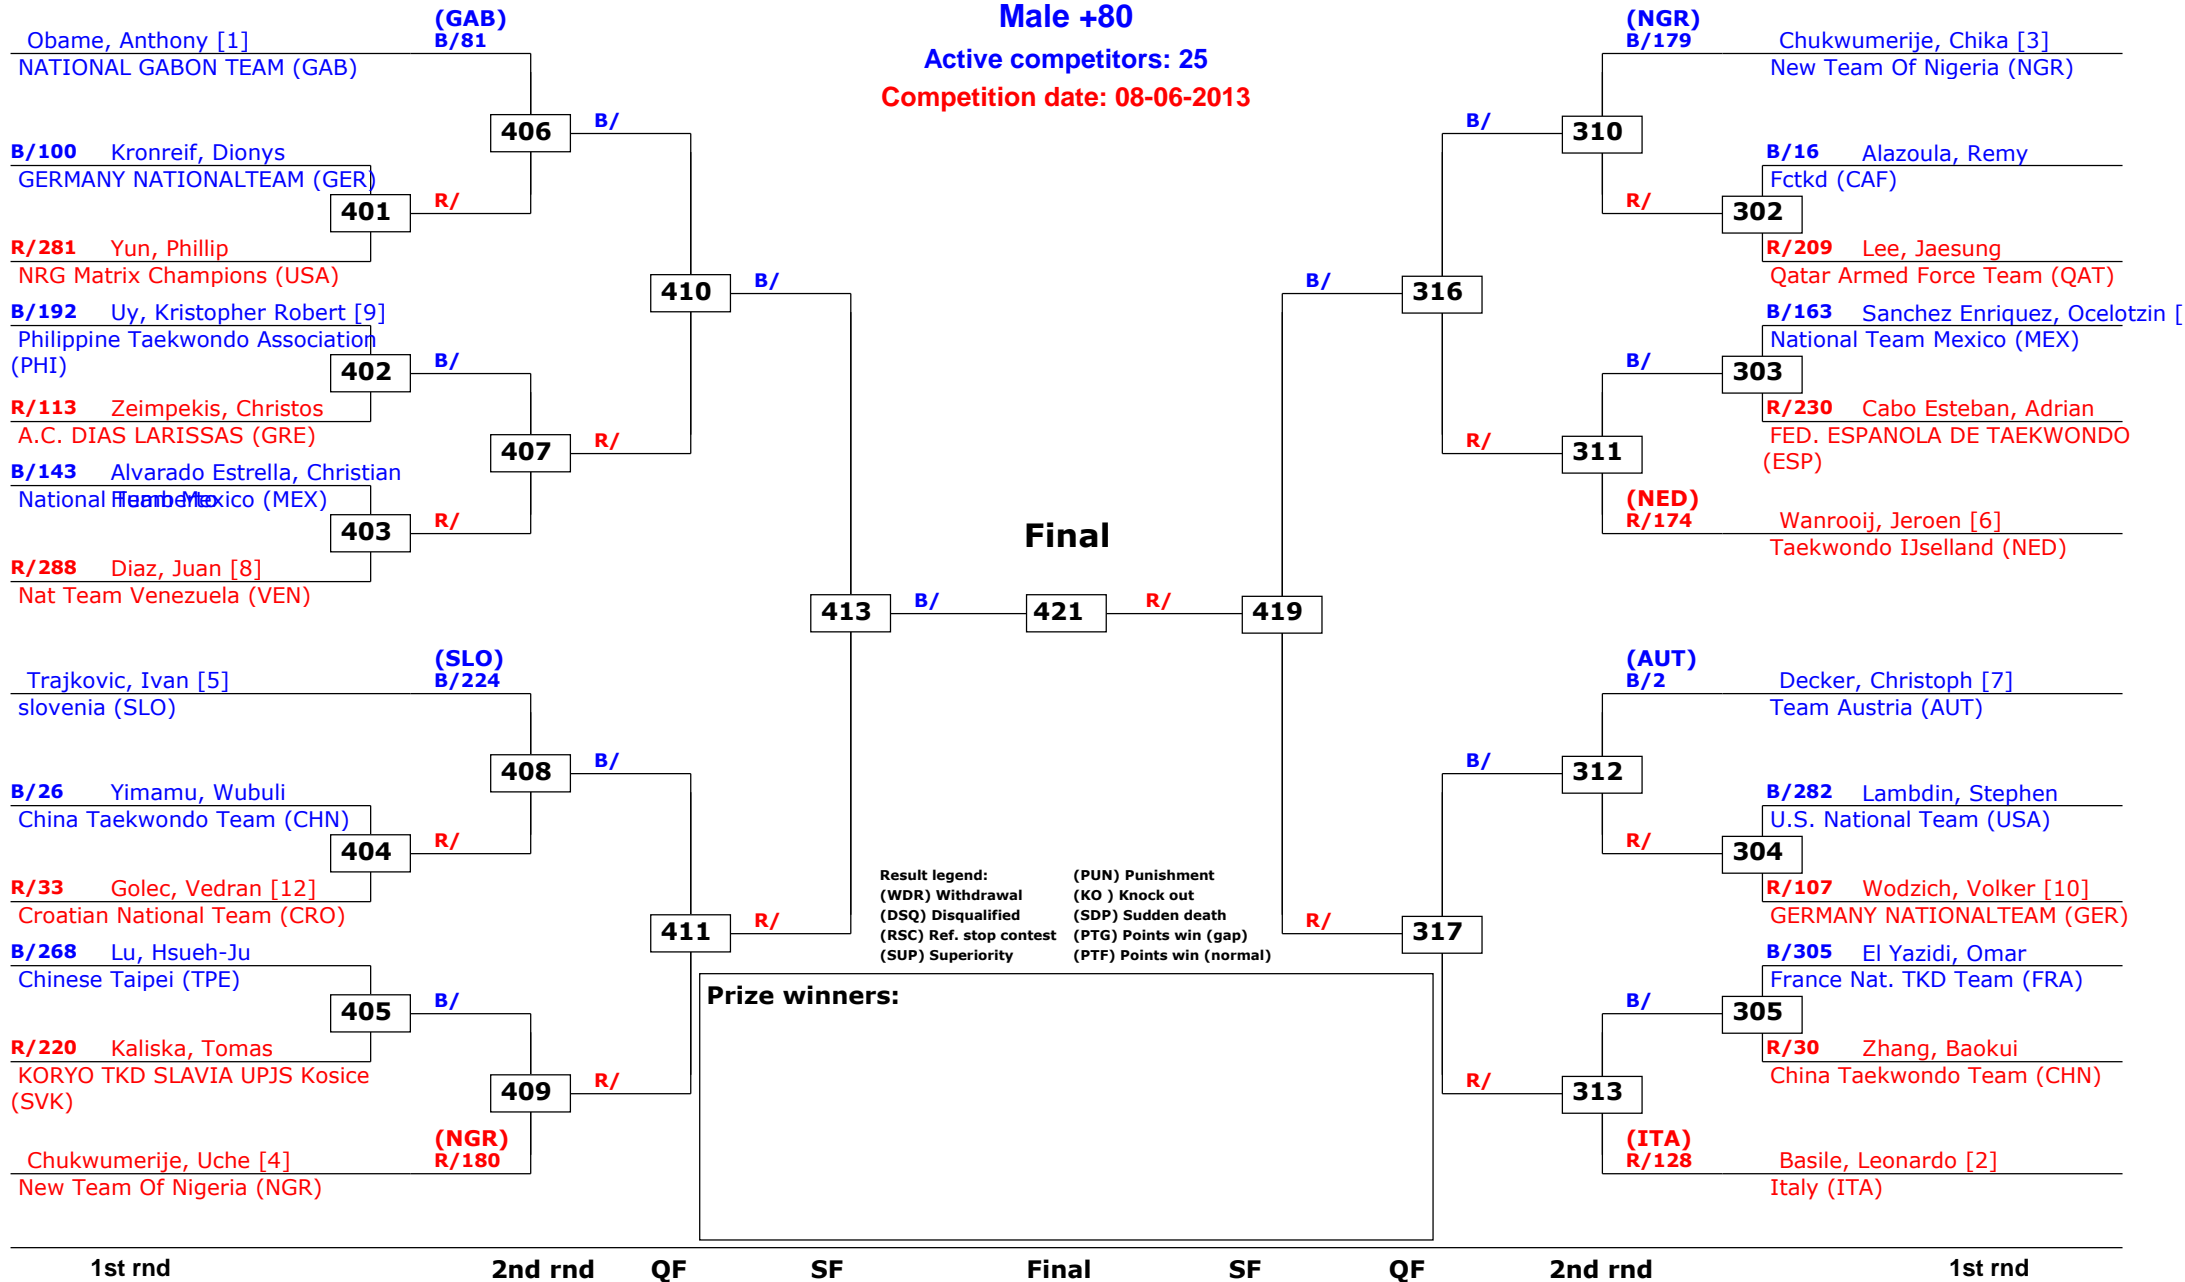

# 2nd Swiss Open 2013

Lausanne, Switzerland

Tournament date: 08-06-2013 upto 09-06-2013

## Male +80

Active competitors: 25

Competition date: 08-06-2013

## Female -67

Active competitors: 24

Competition date: 08-06-2013

## Female +67

Active competitors: 19

Competition date: 08-06-2013